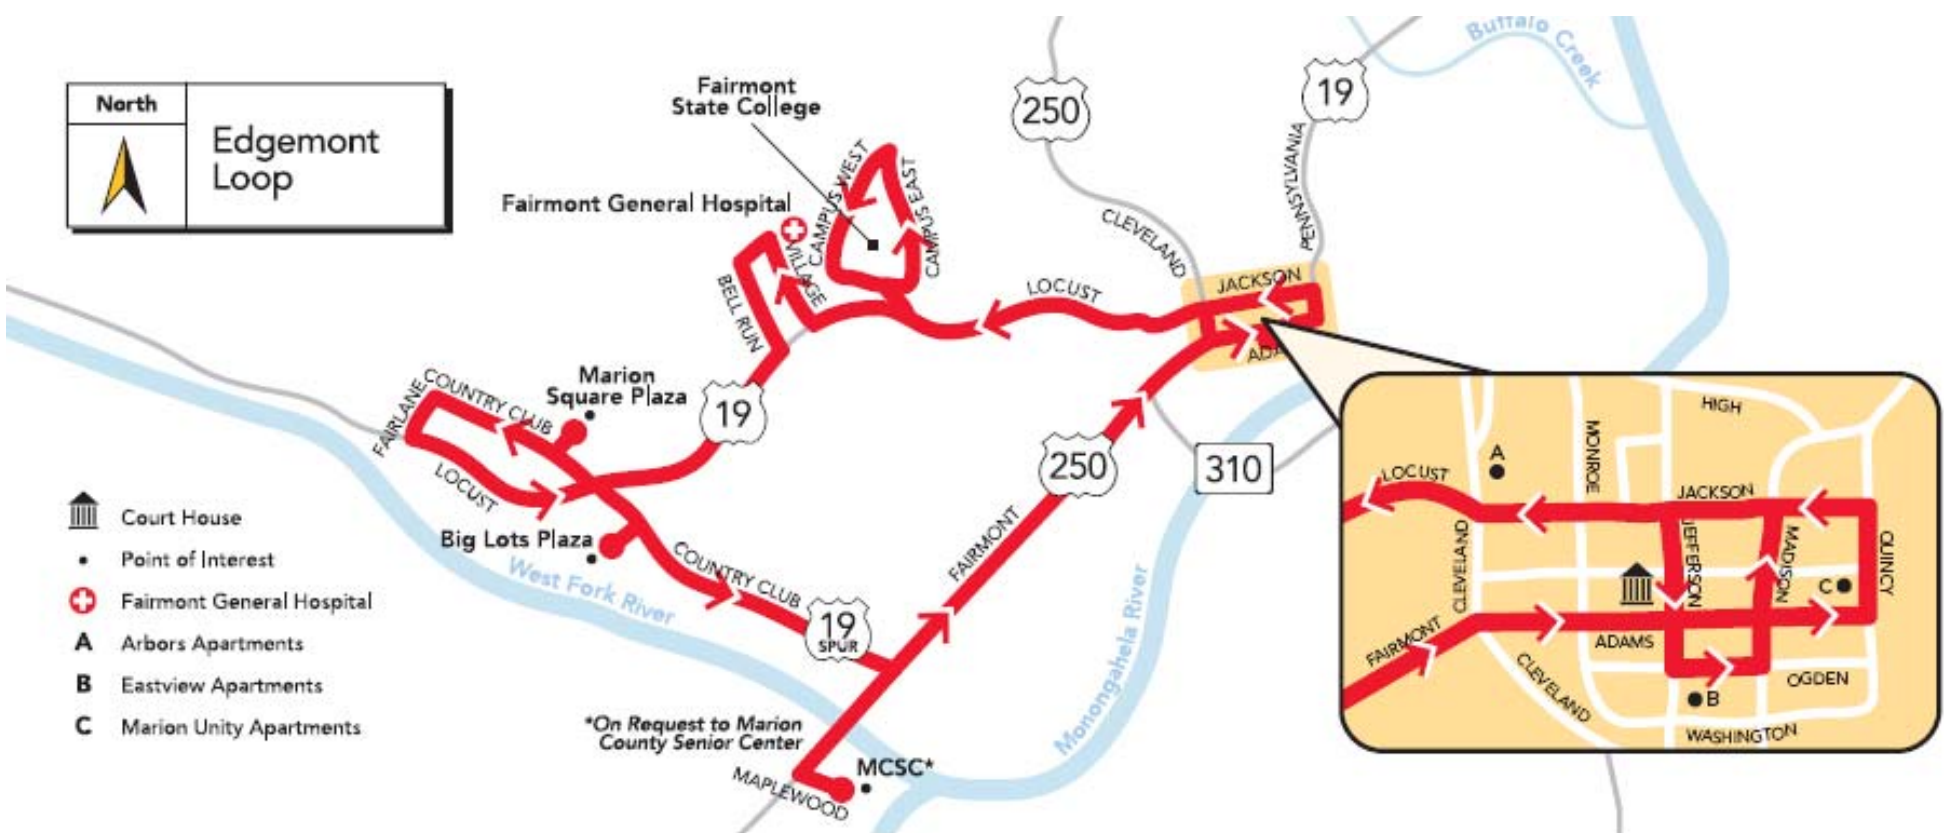

## FARE INFORMATION

Zone	Price	Area
1	\$.50	City Limits
2	\$.75	Barrackville, Mall, Katy, Monongah, Rivesville, Millersville/Kingmont, Mt. Harmony
3	\$1.00	Worthington, Katy, Baxter, Farmington, Burnt Cabin Road, Enterprise
4	\$1.50	Mannington, Fairview, Hepizabah
5	\$2.00	Clarksburg, Morgantown, Meadowbrook Mall, East Point Mall
Transfers	Free	Good only at the Courthouse and within the County
Children	Free	(Under six years old)

## EDGEMONT LOOP (Schedule Effective 8/14/2006)

with service to:

Fairmont State  
Fairmont General  
Country Club Plaza  
Marion Co. Senior Center  
Fairmont Courthouse

Fairmont-Marion County  
Transit Authority

400 Quincy Street  
Fairmont, WV 26554  
(304) 366-8177  
www.fmcta.com

Edgemont Loop is a  
wheelchair accessible route

### EDGEMONT LOOP SERVICE Monday through Friday

Courthouse	Fairmont State College	Fairmont General	Fairlane Avenue	Big Lots	Country Club at Fairmont Ave.	Senior Center on Maplewood	Fairmont Avenue	Courthouse
7:00 AM	7:10 AM	7:15 AM	7:20 AM	7:25 AM	7:28 AM	7:35 AM	7:40 AM	7:45 AM
9:00 AM	9:10 AM	9:15 AM	9:20 AM	9:25 AM	9:28 AM	9:35 AM	9:40 AM	9:45 AM
11:00 AM	11:10 AM	11:15 AM	11:20 AM	11:25 AM	11:28 AM	11:35 AM	11:40 AM	11:45 AM
1:00 PM	1:10 PM	1:15 PM	1:20 PM	1:25 PM	1:28 PM	1:35 PM	1:40 PM	1:45 PM
3:00 PM	3:10 PM	3:15 PM	3:20 PM	3:25 PM	3:28 PM	3:35 PM	3:40 PM	3:45 PM
4:00 PM	4:10 PM	4:15 PM	4:20 PM	4:25 PM	4:28 PM	4:35 PM	4:40 PM	4:45 PM
5:10 PM	5:20 PM	5:25 PM	5:30 PM	5:35 PM	5:38 PM	5:45 PM	5:50 PM	5:55 PM