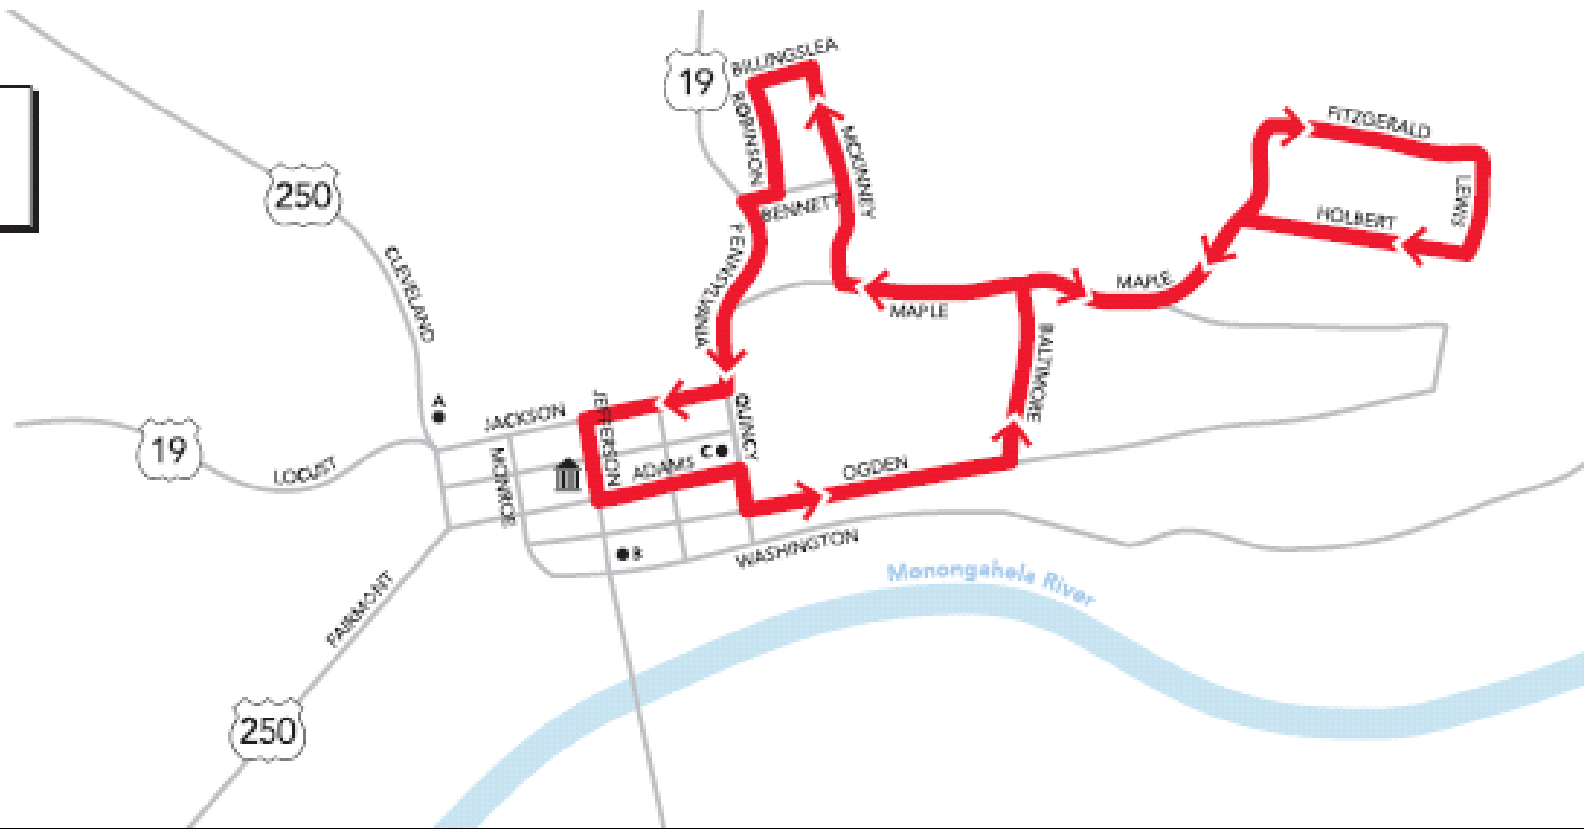

HOW TO RIDE FMCTA

- * Please arrive at a major bus stop five minutes before the scheduled time, be seated quickly and remain seated at all times.
- * When we approach your stop, please ring the bell.
- * Baby strollers and shopping carts are permitted but must be folded.
- * Disorderly conduct will not be permitted on the bus. Neither will smoking, eating, drinking, pets or loud music.
- * FMCTA is not responsible for items left on the bus.
- * FMCTA also offers Demand Response Service for qualified individuals who cannot ride our fixed route service.
- * Discounted Ten Ride Zone Tickets can be purchased at FMCTA's office or at the Senior Aide's Office on the first floor of the J. Harper Meredith Building.

**Fairmont-Marion County
Transit Authority**

**400 Quincy Street
Fairmont, WV 26554
(304) 366-8177
www.fmcta.com**

Jackson Addition is a wheelchair accessible route

-  Court House
-  Point of Interest
- A** Arbors Apartments
- B** Eastview Apartments
- C** Marion Unity Apartments

JACKSON ADDITION SERVICE
Monday through Friday

Courthouse	Baltimore St.	Lewis St.	Spence St.	Courthouse
10:30 AM	10:35 AM	10:45 AM	10:50 AM	11:00 AM
12:00 PM	12:05 PM	12:15 PM	12:20 PM	12:30 PM
1:00 PM	1:05 PM	1:15 PM	1:20 PM	1:30 PM
3:00 PM	3:05 PM	3:15 PM	3:20 PM	3:30 PM