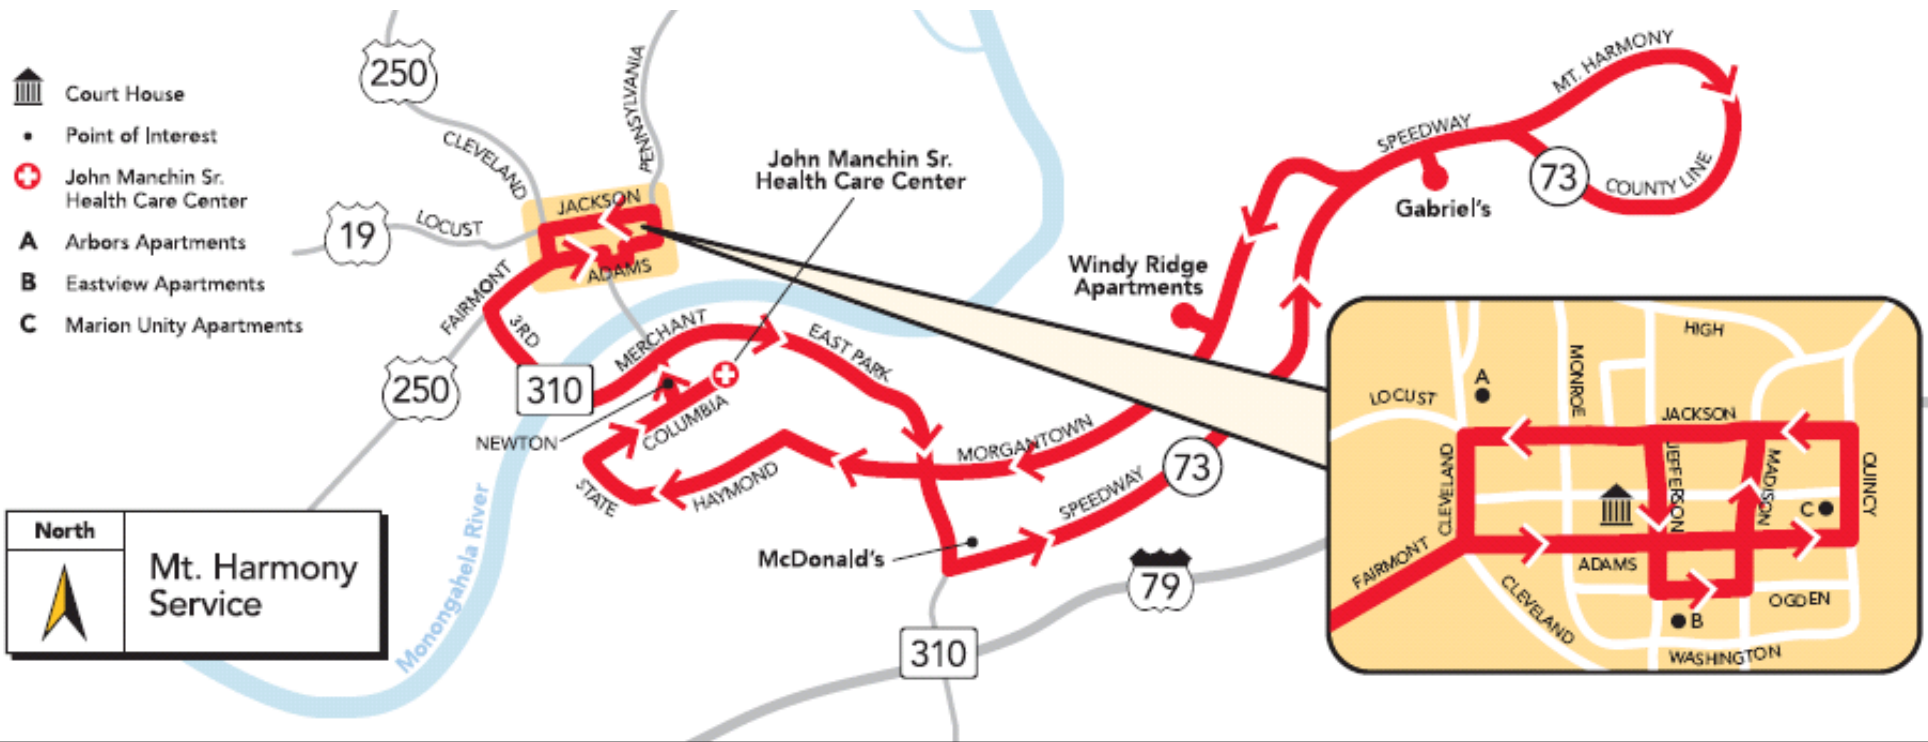

HOW TO RIDE FMCTA

- * Please arrive at a major bus stop five minutes before the scheduled time, be seated quickly and remain seated at all times.
- * When we approach your stop, please ring the bell.
- * Baby strollers and shopping carts are permitted but must be folded.
- * Disorderly conduct will not be permitted on the bus. Neither will smoking, eating, drinking, pets or loud music.
- * FMCTA is not responsible for items left on the bus.
- * FMCTA also offers Demand Response Service for qualified individuals who cannot ride our fixed route service.
- * Discounted Ten Ride Zone Tickets can be purchased at FMCTA's office or at the Senior Aide's Office on the first floor of the J. Harper Meredith Building.

HOLIDAYS

FMCTA does not operate service on:

New Year's Day, Memorial Day, Independence Day, Labor Day, Thanksgiving and Christmas.

MT. HARMONY
(Schedule Effective 8/14/2006)

with service to:

**Fairmont Courthouse
Gabriel Brothers Plaza
East Side McDonald's
Windy Ridge Apartments
County Line**

**Fairmont-Marion County
Transit Authority**

**400 Quincy Street
Fairmont, WV 26554
(304) 366-8177
www.fmcta.com**

Mt. Harmony is a wheelchair accessible route

MT. HARMONY SERVICE Monday through Friday

Courthouse	Smithtown	Suncrest Boulevard	East Park Ave. Morgantown	Newton at Market St.	Courthouse
10:00 AM		10:40 AM	10:45 AM	10:50 AM	10:55 AM
11:00 AM	11:30 AM	11:40 AM	11:45 AM	11:50 AM	11:55 AM
12:00 PM		12:40 PM	12:45 PM	12:50 PM	12:55 PM
1:00 PM	1:30 PM	1:40 PM	1:45 PM	1:50 PM	1:55 PM
2:00 PM		2:40 PM	2:45 PM	2:50 PM	2:55 PM
3:00 PM	3:30 PM	3:40 PM	3:45 PM	3:50 PM	3:55 PM
4:00 PM		4:40 PM	4:45 PM	4:50 PM	4:55 PM
5:10 PM		5:50 PM	5:55 PM	6:00 PM	6:05 PM